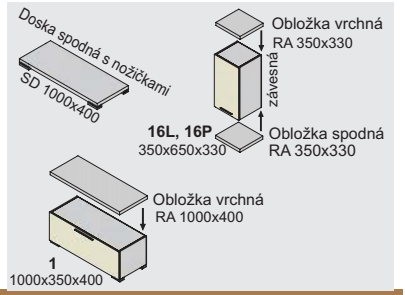

Zostava na obrázku
Farebné vyhotovenie: halifax prírodný predné plochy - biela lesk Florida ATYP